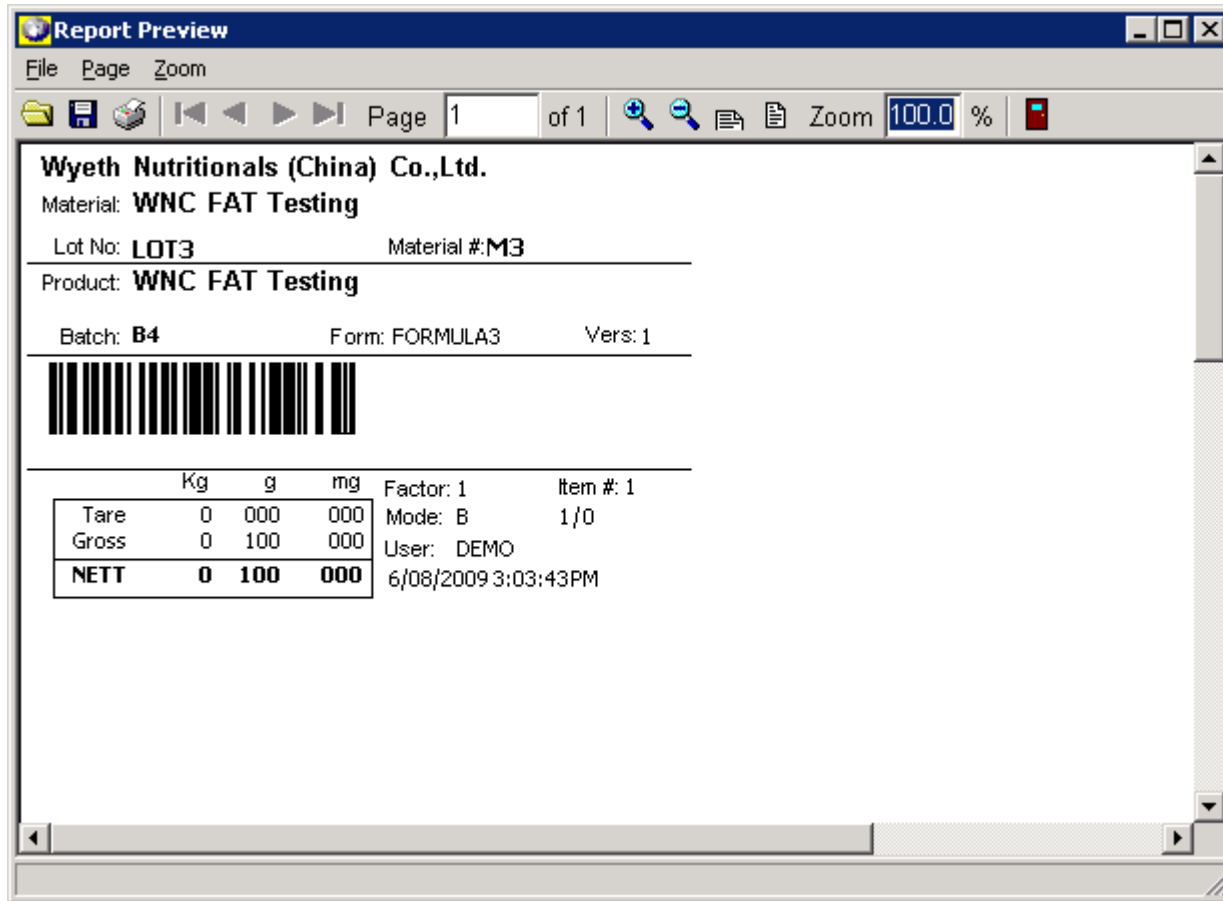

- Outstanding: **0.300000 kg**
- Lower Tol: **0.300000 kg**
- NETT: **0.100000 kg**

At the bottom of the window, there are two buttons: a "Yes" button with a green checkmark icon and a "Cancel" button with a red X icon.

PRINT SCREEN showing partial weighing accepted.

Chapter: 17

Test No.: 110

Reference: D

PRINT SCREEN showing printed label.

Chapter: 17

Test No.: 110

Reference: F